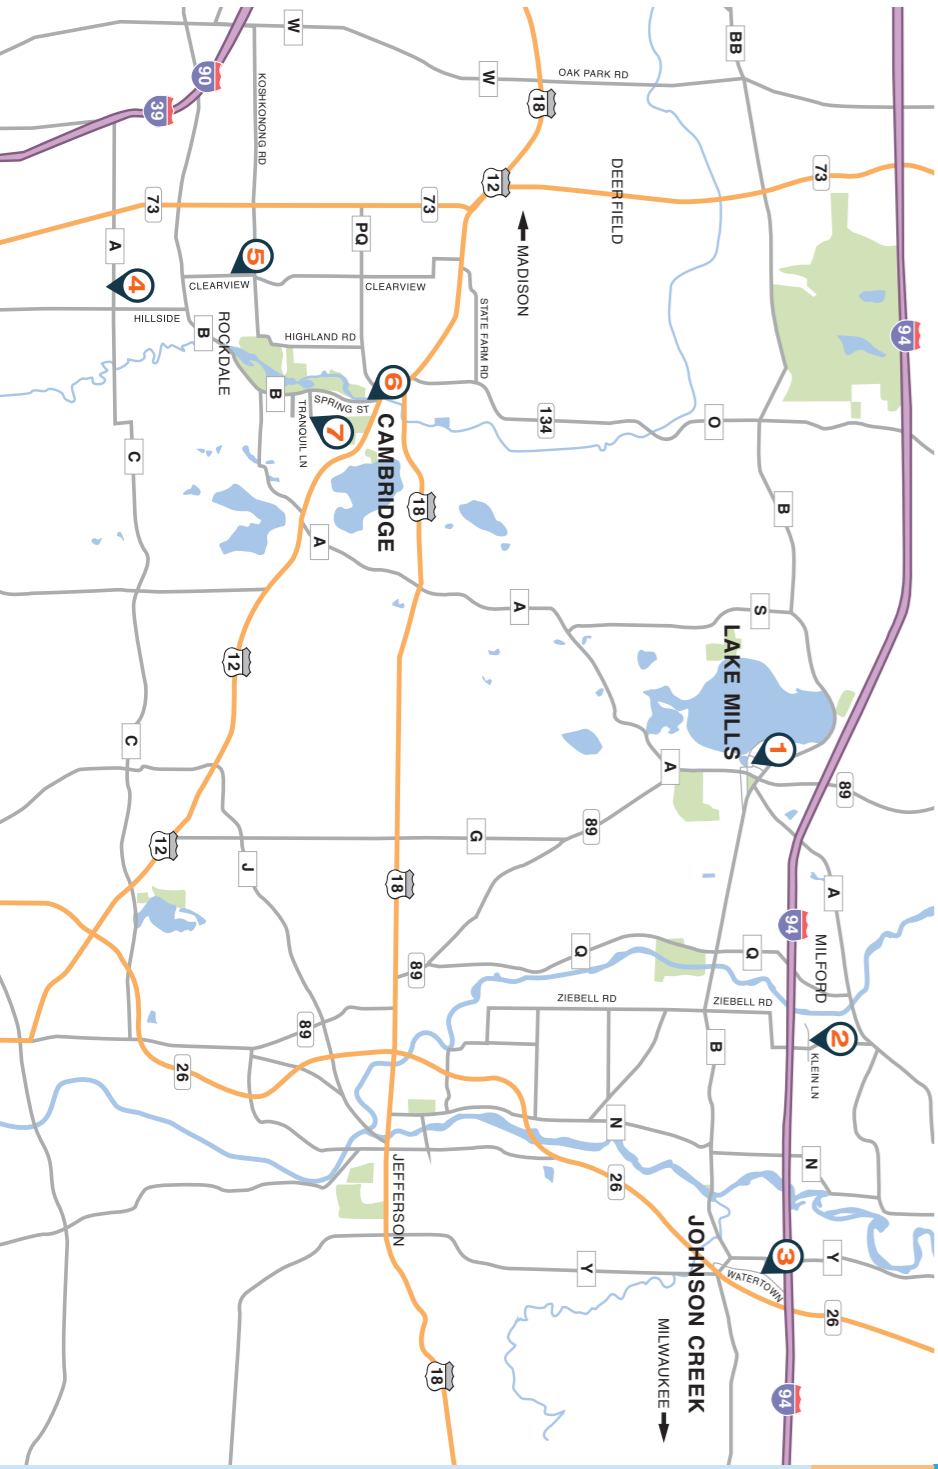

THE CLAY COLLECTIVE
140 1/2 N. Watertown St
P.O. Box 454
Johnson Creek, WI 53038

1. **TOUR MAP**
   PLACEMENT IS APPROXIMATE
2. 1 Bruce Johnson Clay Studio
     302 Campus St, Lake Mills
   - 2 Bur Oak Pottery
     W6202 Klein Lane, Johnson Creek
   - 3 Johnson Creek Clay Studio
     140 1/2 N. Watertown St,
     Johnson Creek
   - 4 Broadwing Clay Studio
     503 Co. A, Cambridge
   - 5 Rock Eagle Pottery
     2297 Clearview Rd, Cambridge
   - 6 Glen Cutcher
     218 Spring St, Cambridge
   - 7 Cambridge Wood Fired Pottery
     10 Tranquil Lane, Cambridge

Yard signs will be posted May 2 and May 3. Look for this sign indicating tour locations.

WE'RE SOCIAL
SU WITH US
CONNECT

theclaycollective.org