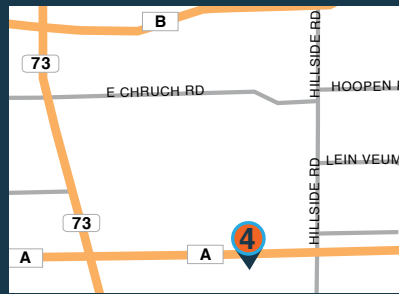

Broadwing Clay Studio
503 Co. A
Cambridge, WI 53523
608.206.3329
ric.lamore@gmail.com