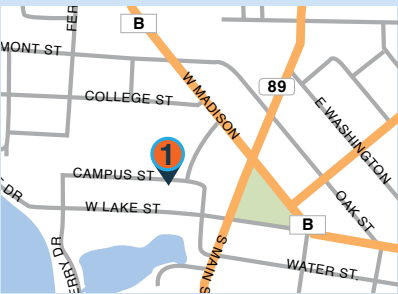

Bruce Johnson Clay Studio
302 Campus St
Lake Mills, WI 53551
920.648.3049
brucejohnsonclaystudio.com