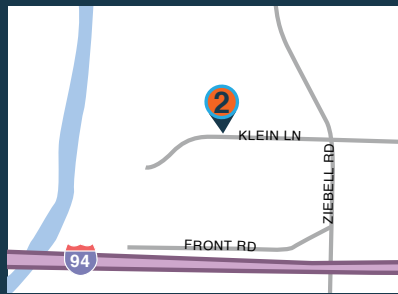

Bur Oak Pottery
W6202 Klein Lane
Johnson Creek, WI 53038
920.648.4549
buroakpottery.com