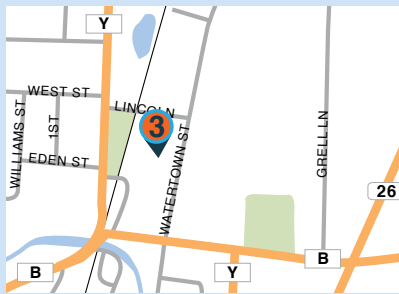

Johnson Creek Clay Studio
140 1/2 N. Watertown St
P.O. Box 454
Johnson Creek, WI 53038
920.699.2529
rickhintze@gmail.com
rickhintze.com