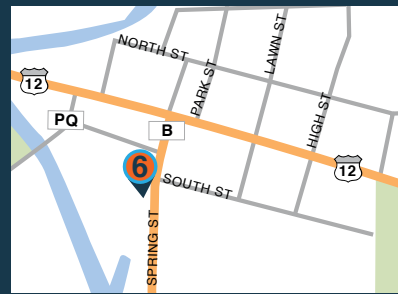

Glen Cutcher
218 Spring St
Cambridge, WI 53523
608.335.9194
glen.cutcher@gmail.com
glencutcher.com